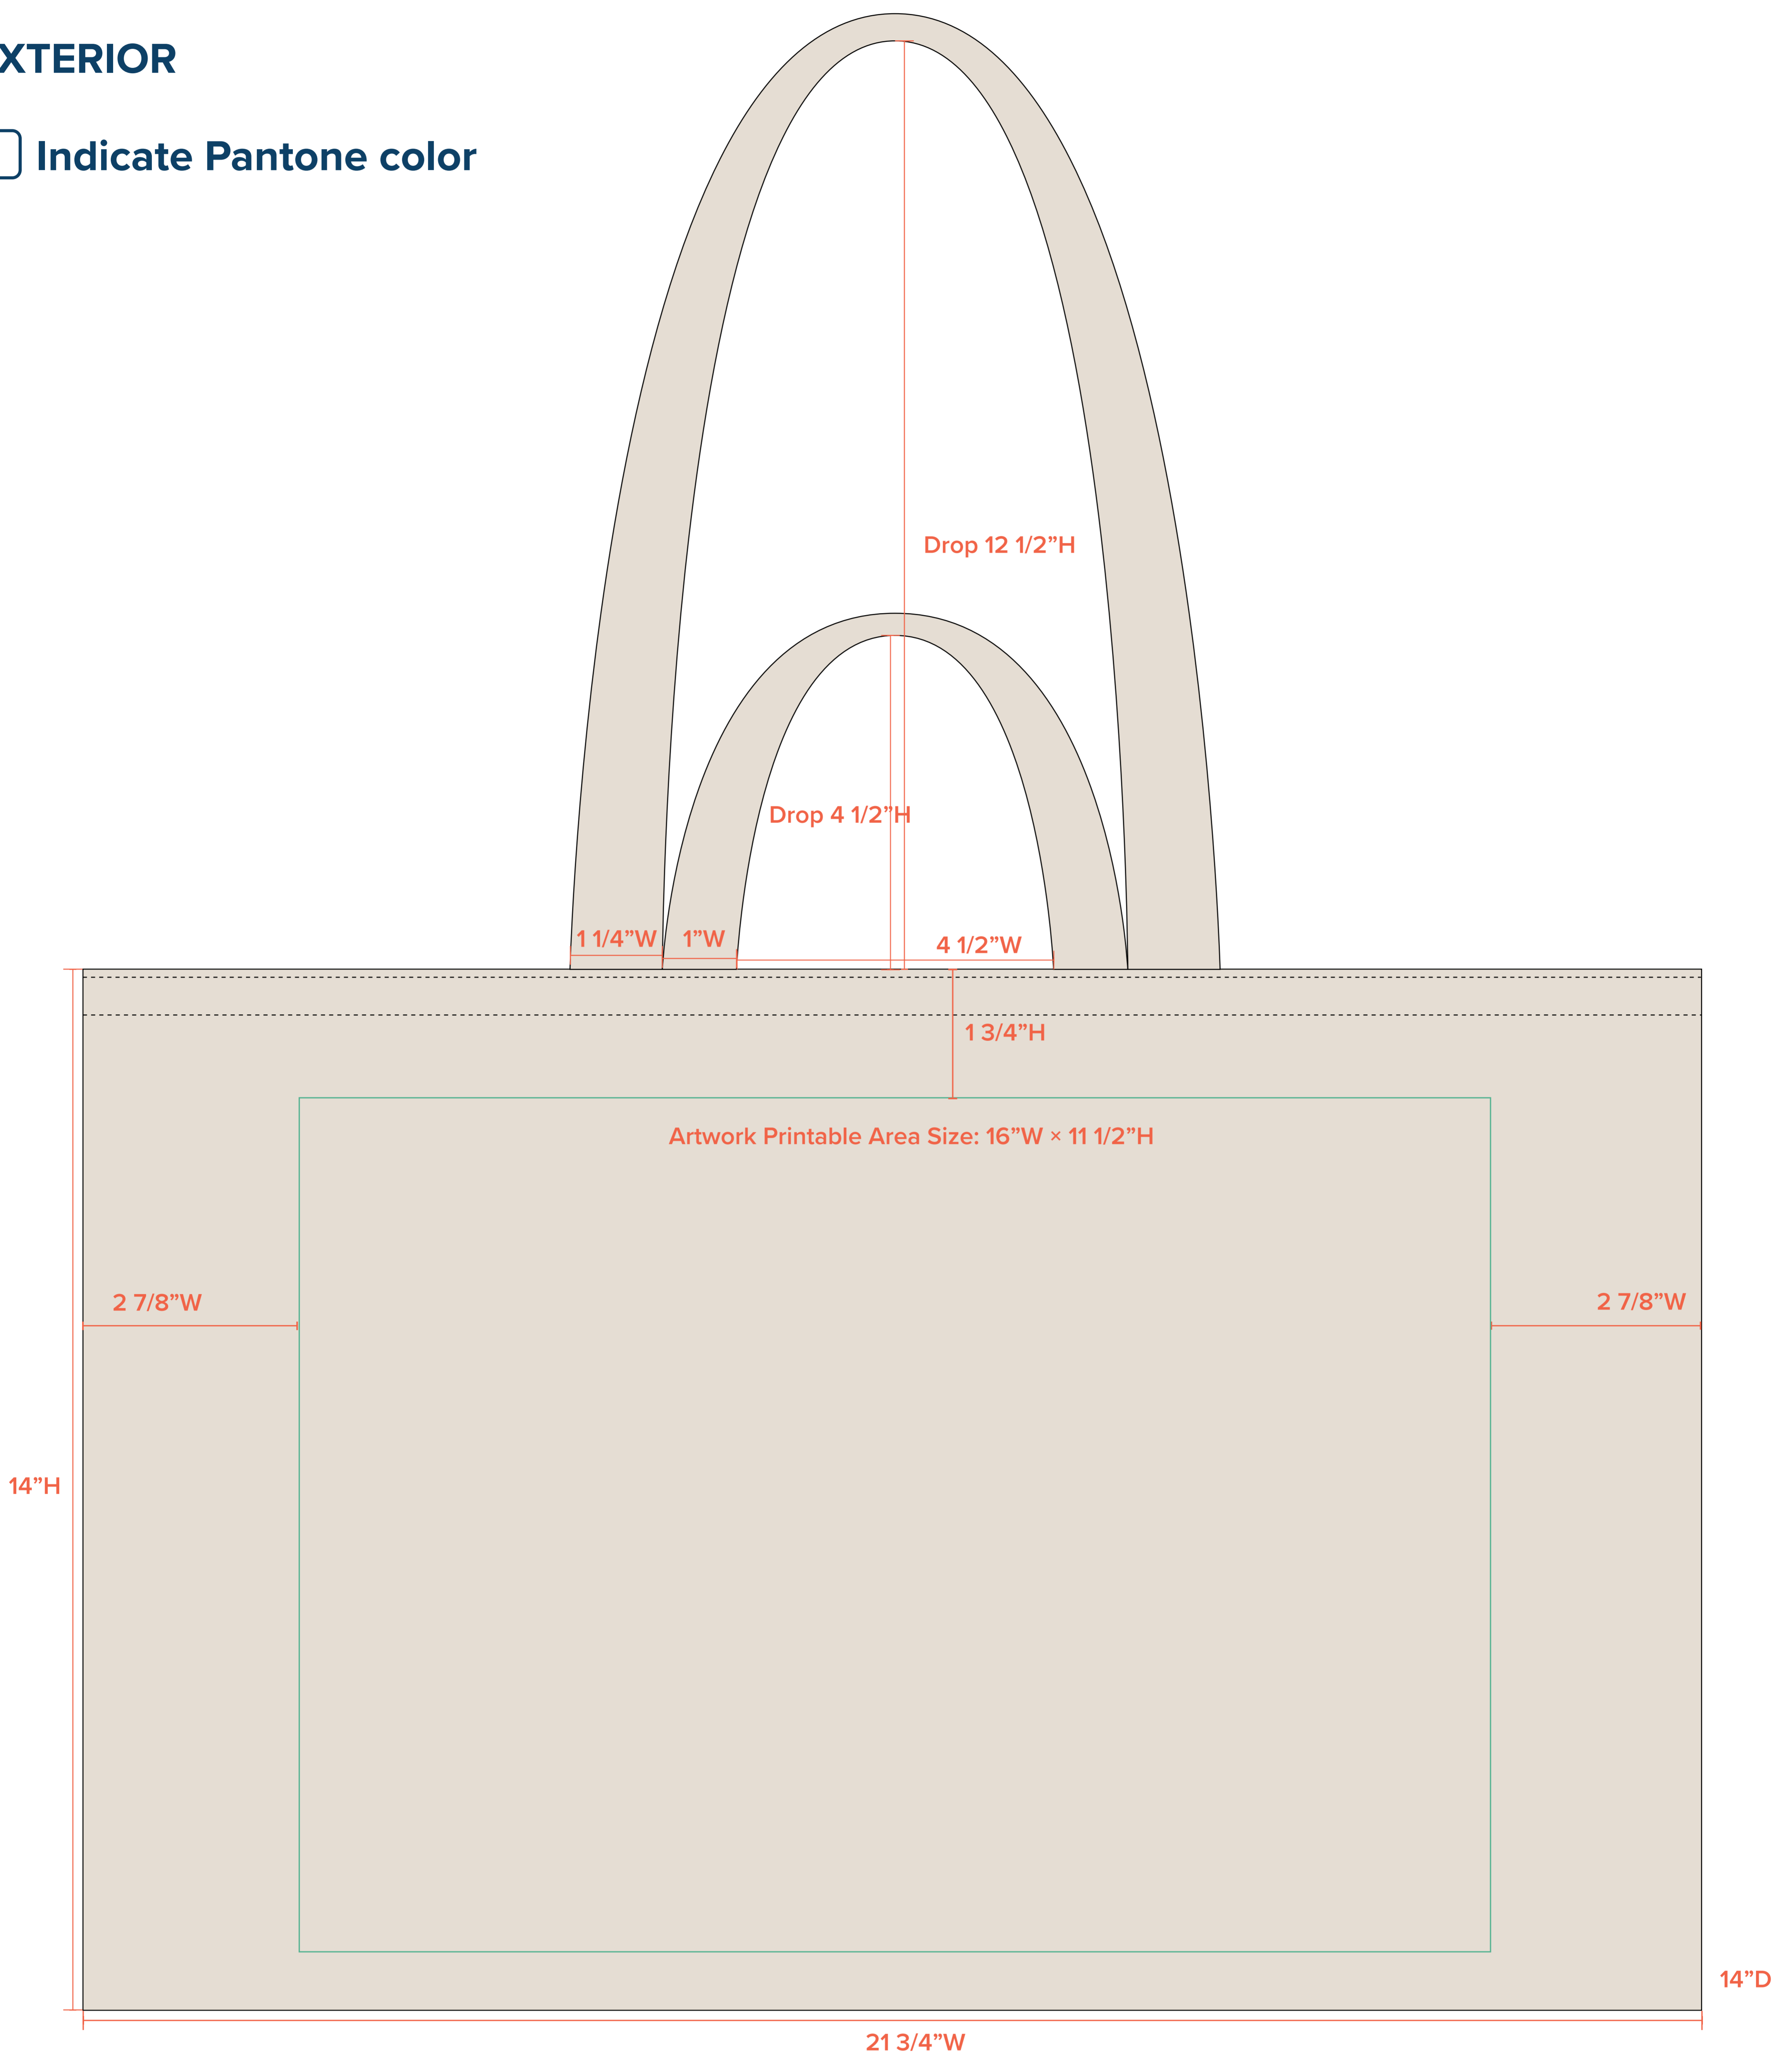

### Silkscreen Dieline Checklist

- Green line represents maximum print area.
  - All artwork must be **vectorized**.
  - Please **outline** all fonts. We recommend keeping all text **10pt or larger**.
  - Lines must be **wider than 1pt** in weight.
  - For custom Pantone colors, please specify coated **PMS# (Pantone Color System)**.
  - Gradients** will require additional set up fees. Quote will be given after artwork is received.
- \*Nothing will be printed without your confirmation.**

### Print Template (actual size)

Bag Style **Queens Tote**

Bag Size **21 3/4"W x 14"H x 14"D**

Print Area Size **18"W x 11 1/2"H**

### EXTERIOR

Indicate Pantone color