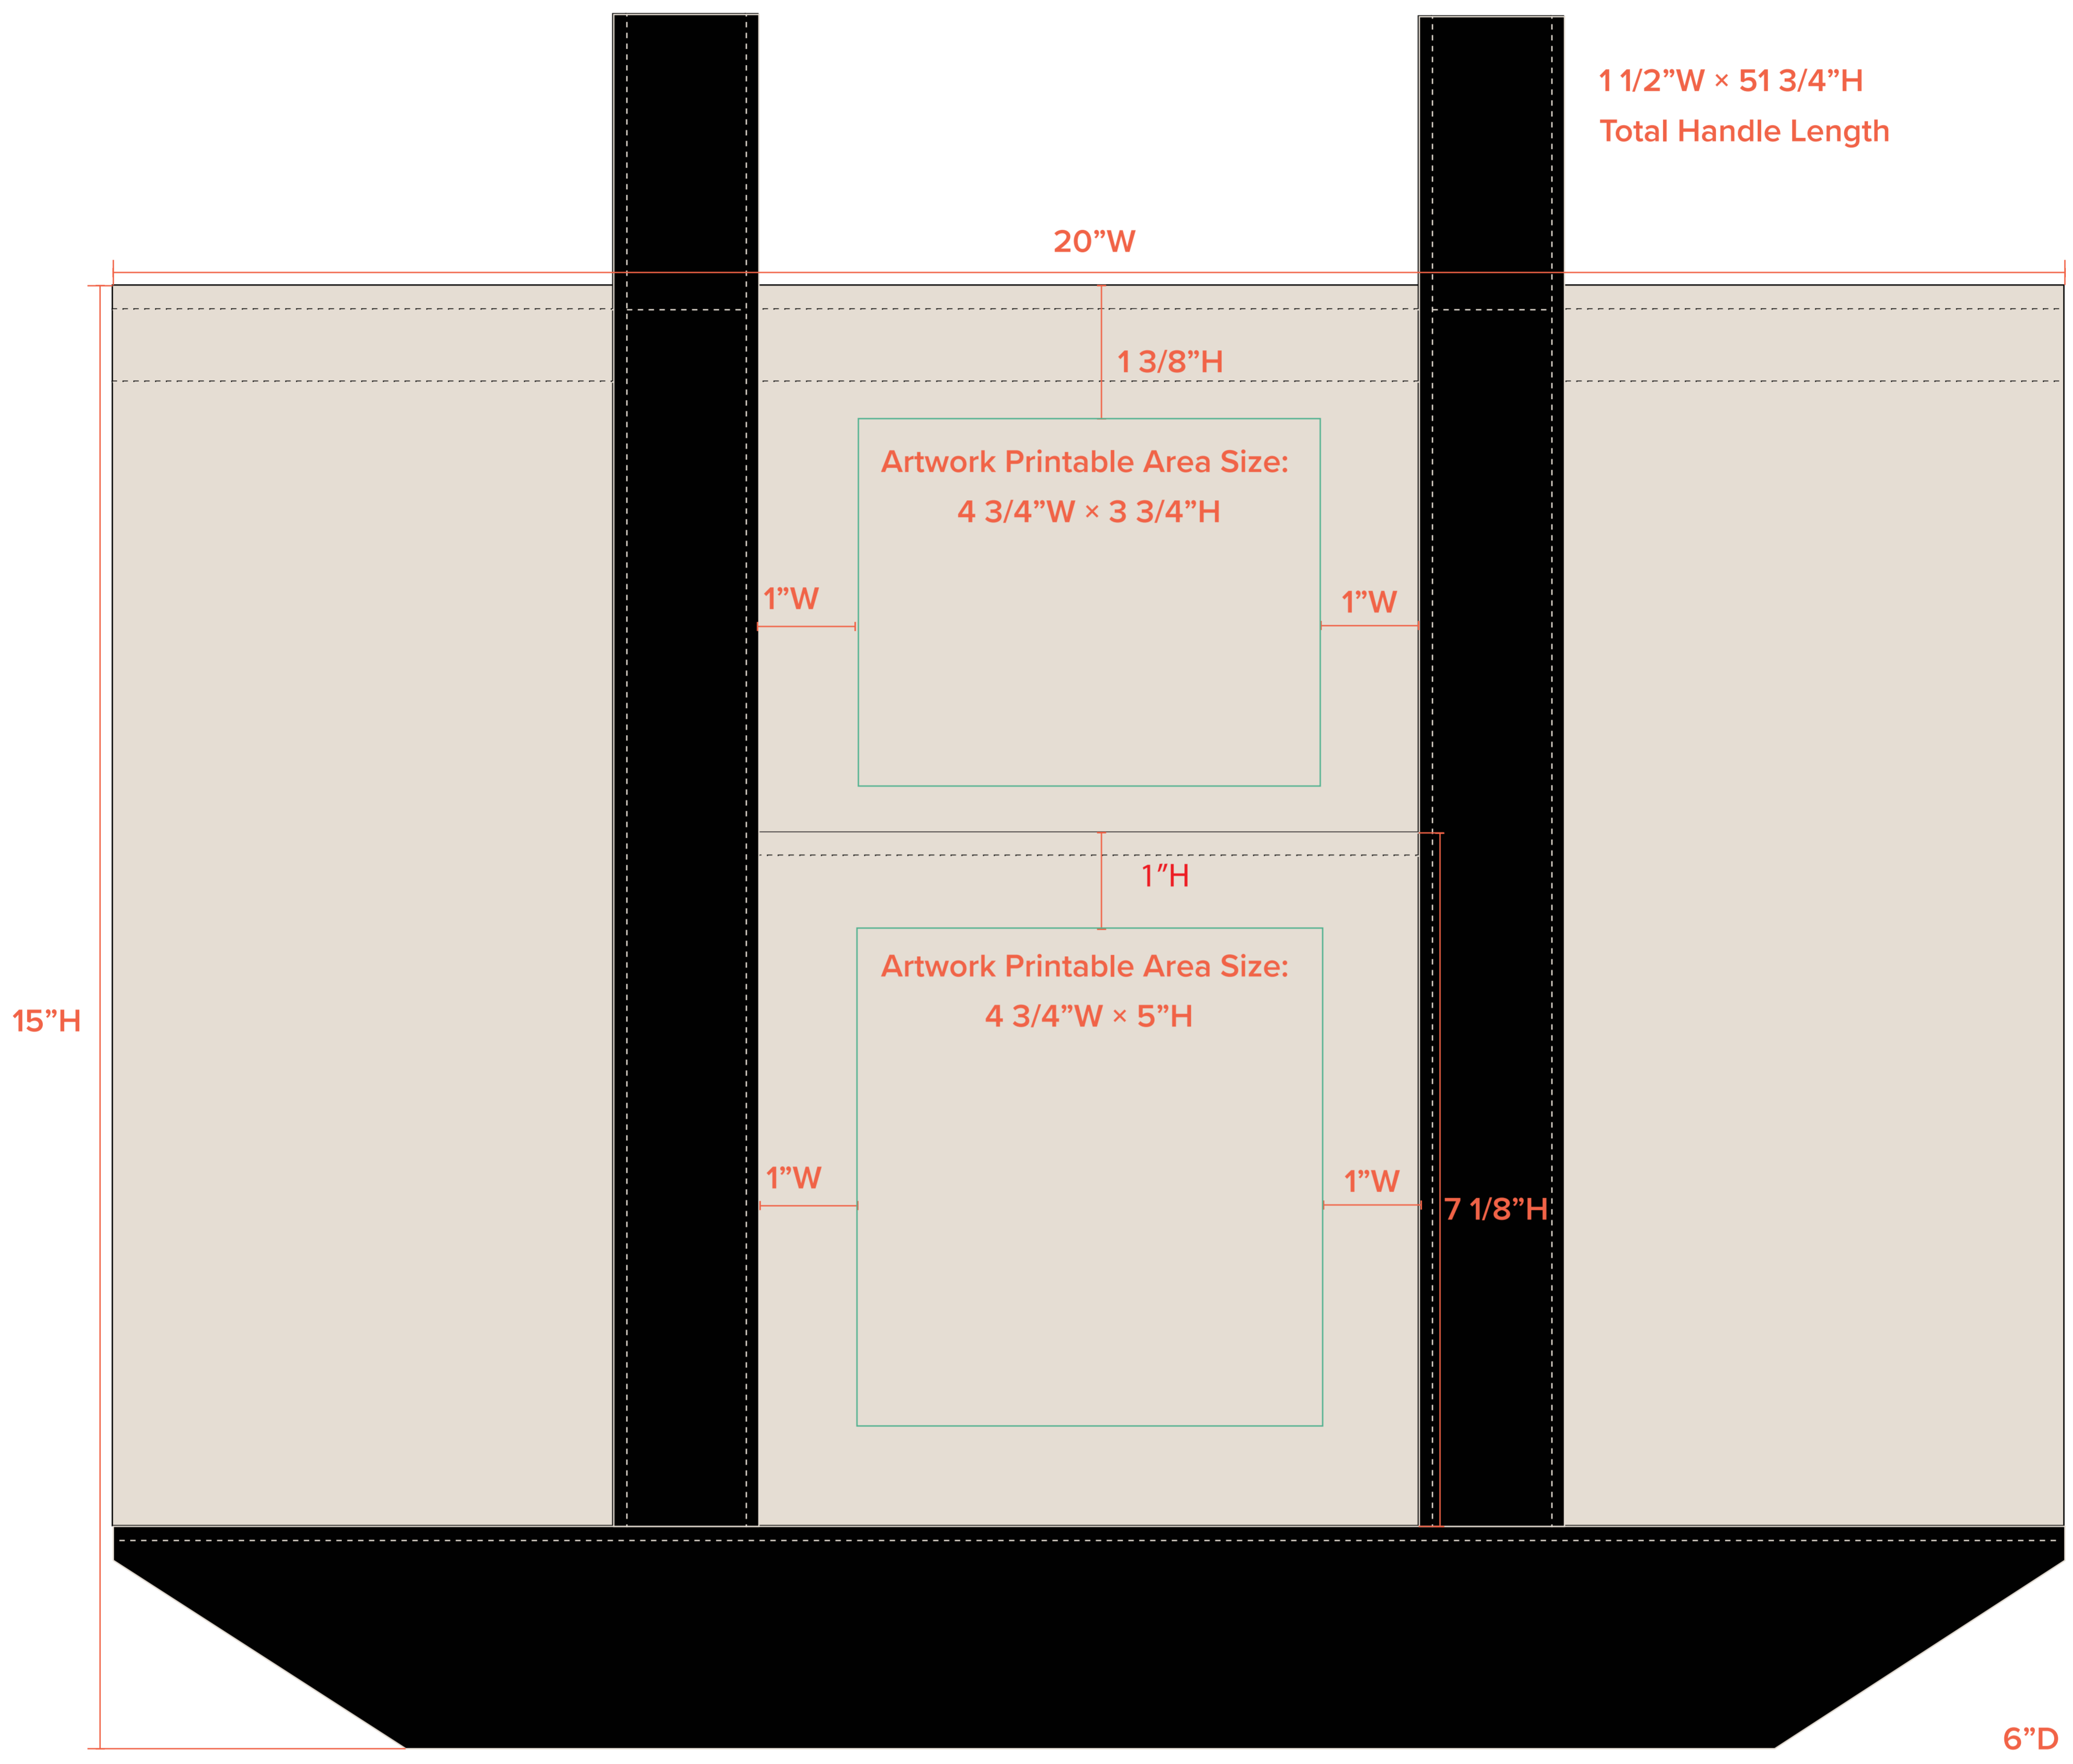

Silkscreen Dieline Checklist

- Green line represents maximum print area.
 - All artwork must be **vectorized**.
 - Please **outline** all fonts. We recommend keeping all text **10pt or larger**.
 - Lines must be **wider than 1pt** in weight.
 - For custom Pantone colors, please specify coated **PMS# (Pantone Color System)**.
 - Gradients** will require additional set up fees. Quote will be given after artwork is received.
- *Nothing will be printed without your confirmation.**

Stock Colors

Don't have a Pantone color? Choose from our stock colors here.

Print Template (actual size)

Bag Style **Day Tripper Large Boat**

Bag Size **20" W x 15" H x 6" D**

Print Area Size **4 3/4"W x 3 3/4"H (top of pocket)**
4 3/4"W x 5"H (pocket)

FRONT (pocket)

Indicate Pantone color

Print Area Size **3 1/8"W x 10 3/8"H (sides)**
4 3/4"W x 10 3/8"H (middle)

BACK (no pocket)

Indicate Pantone color