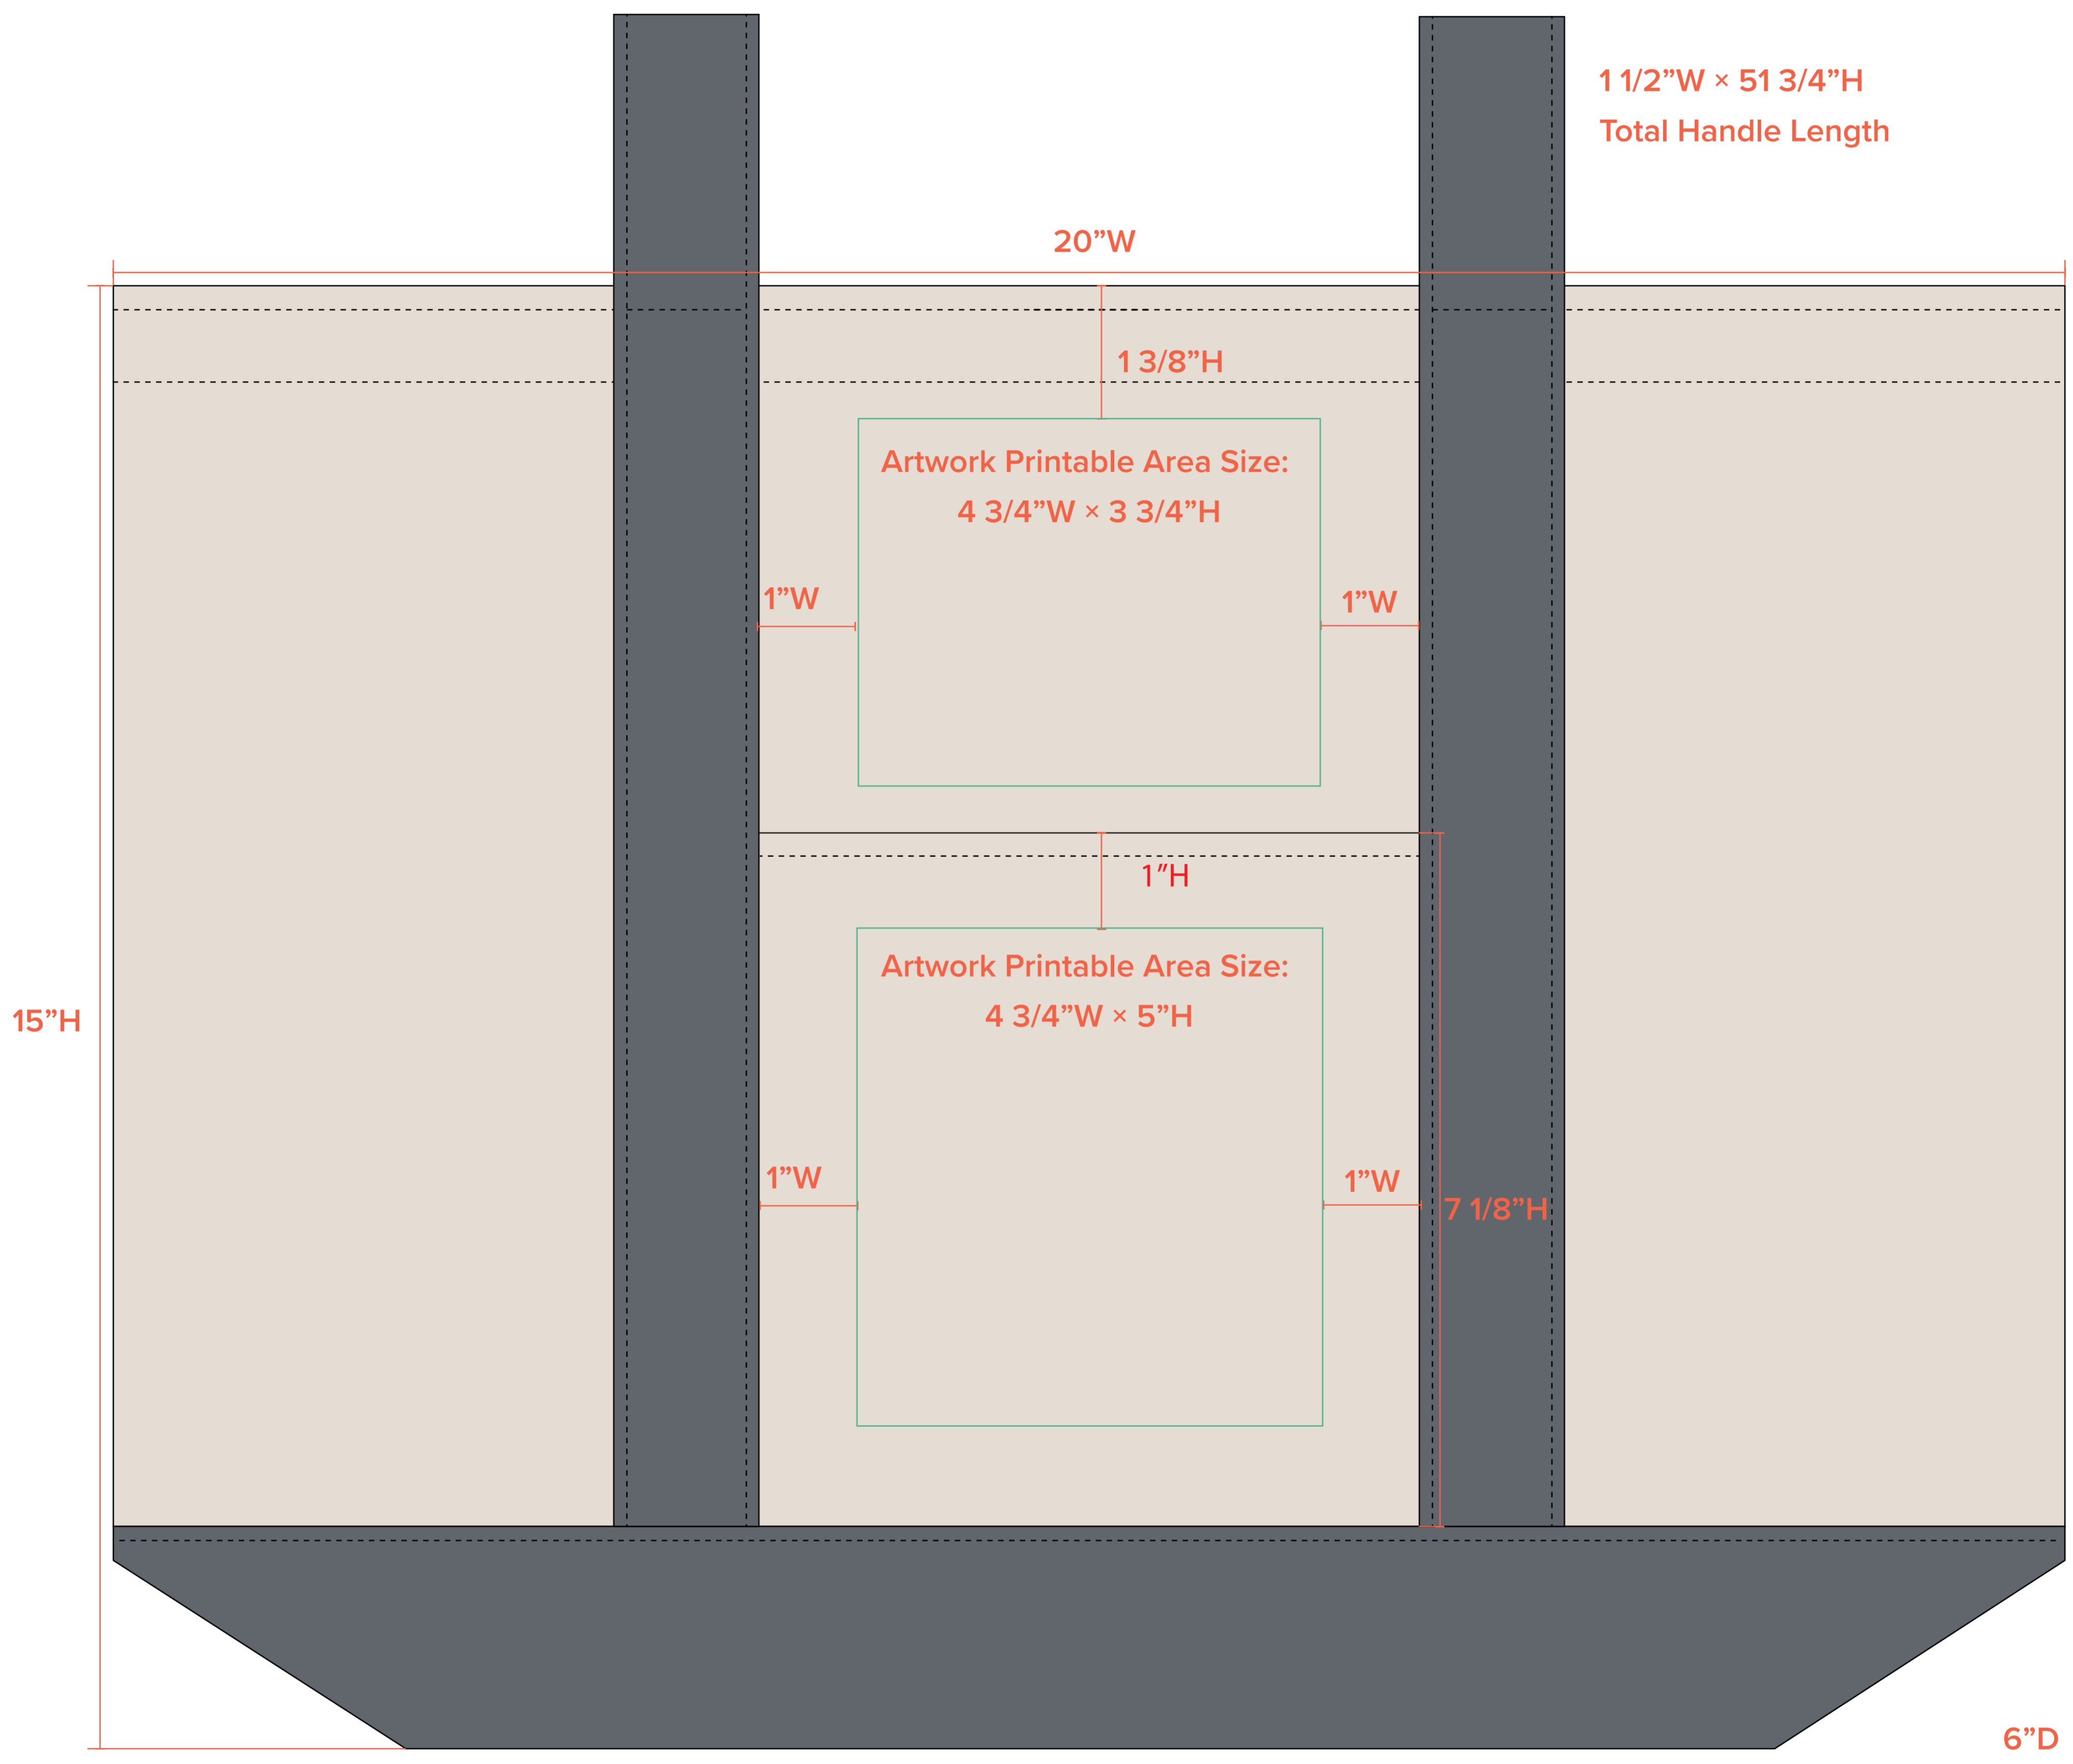

Silkscreen Dieline Checklist

- Green line represents maximum print area.
 - All artwork must be **vectorized**.
 - Please **outline** all fonts. We recommend keeping all text **10pt or larger**.
 - Lines must be **wider than 1pt** in weight.
 - For custom Pantone colors, please specify coated **PMS# (Pantone Color System)**.
 - Gradients** will require additional set up fees. Quote will be given after artwork is received.
- *Nothing will be printed without your confirmation.**

Stock Colors

Don't have a Pantone color? Choose from our stock colors here.

Print Template (actual size)

Bag Style **Day Tripper Large Boat**

Bag Size **20" W x 15" H x 6" D**

Print Area Size **4 3/4"W x 3 3/4"H (top of pocket)**
4 3/4"W x 5"H (pocket)

FRONT (pocket)

Indicate Pantone color

Print Area Size **3 1/8"W x 10 3/8"H (sides)**
4 3/4"W x 10 3/8"H (middle)

BACK (no pocket)

Indicate Pantone color