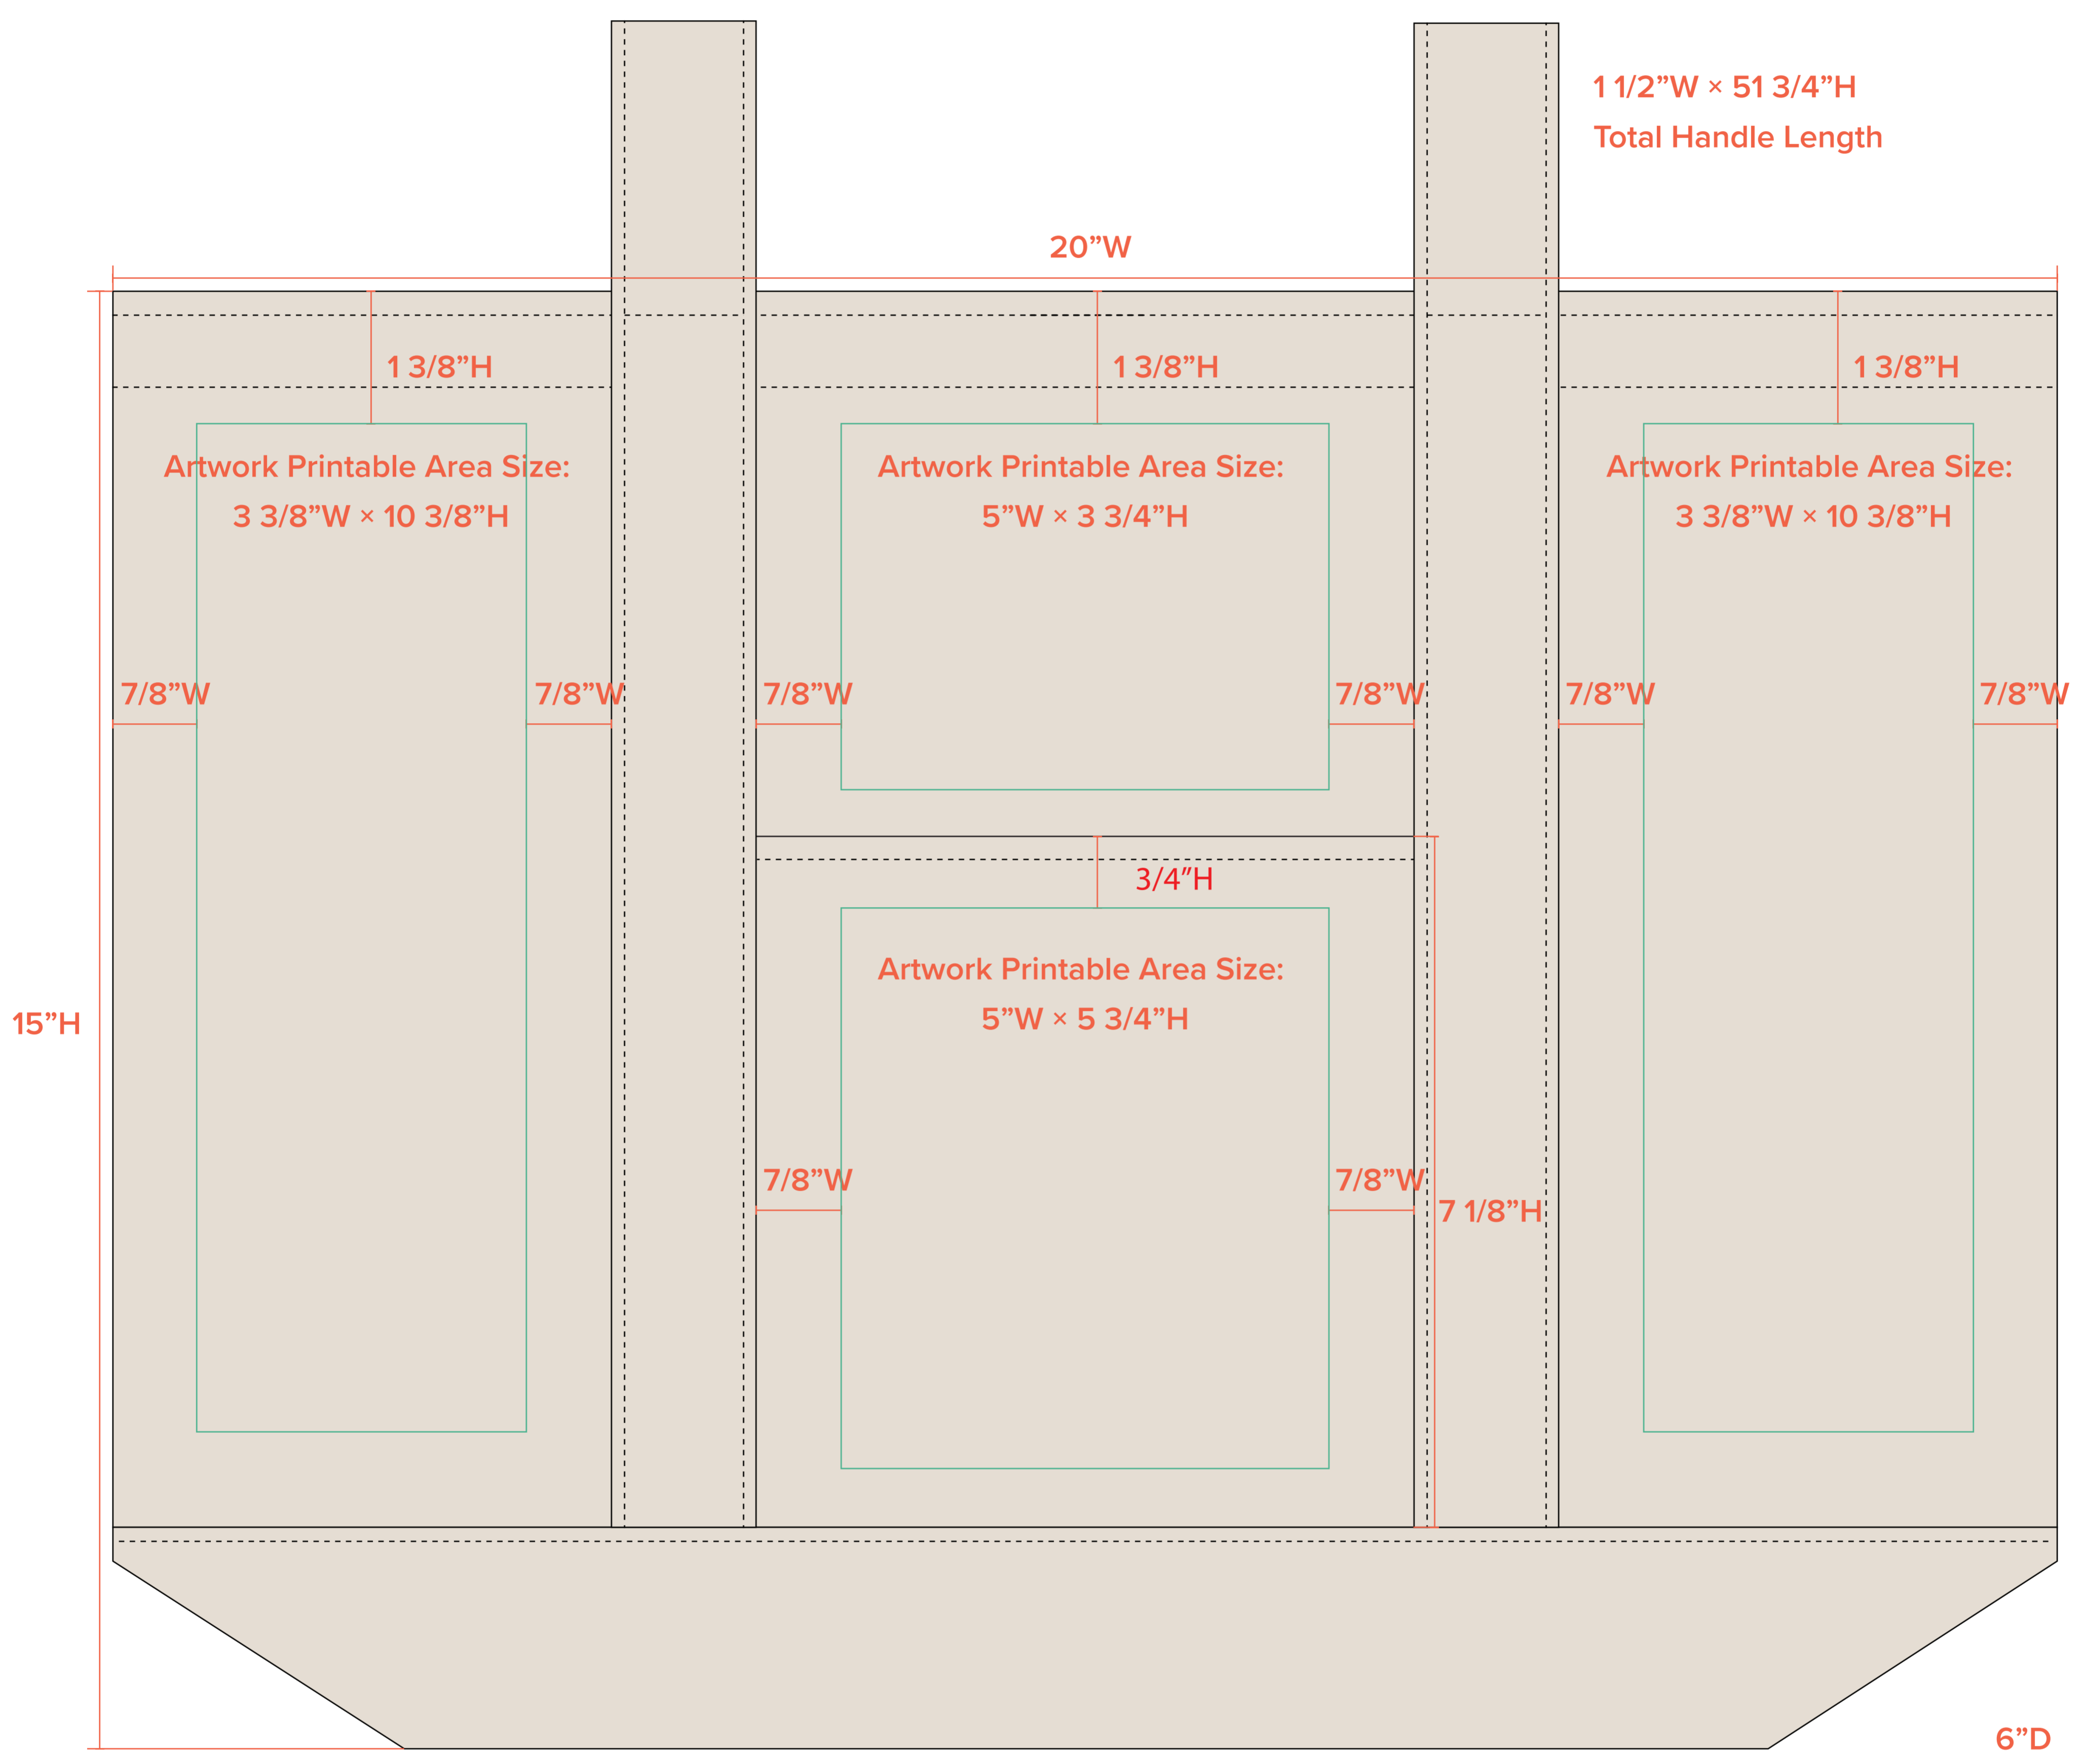

Silkscreen Dieline Checklist

- Green line represents maximum print area.
 - All artwork must be **vectorized**.
 - Please **outline** all fonts. We recommend keeping all text **10pt or larger**.
 - Lines must be **wider than 1pt** in weight.
 - For custom Pantone colors, please specify coated **PMS# (Pantone Color System)**.
 - Gradients** will require additional set up fees. Quote will be given after artwork is received.
- *Nothing will be printed without your confirmation.**

Stock Colors

Don't have a Pantone color? Choose from our stock colors here.

Print Template (actual size)

Bag Style **Day Tripper Large Boat**

Bag Size **20" W x 15" H x 6" D**

Print Area Size **5" W x 3.75" H (top of the pocket)
5" W x 5.75" H (pocket)
3.375" W x 10.375" H (sides)**

FRONT (pocket)

Indicate Pantone color

Print Area Size **3.375" W x 10.375" H (sides)
5" W x 10.75" H (middle)**

BACK (no pocket)

Indicate Pantone color